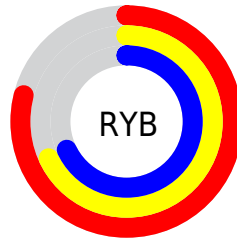

- Red (79%)
- Yellow (68%)
- Blue (68%)