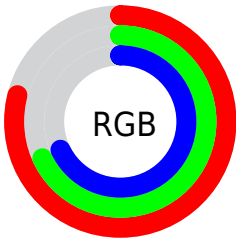

Distribution

- Red (79%)
- Green (68%)
- Blue (68%)