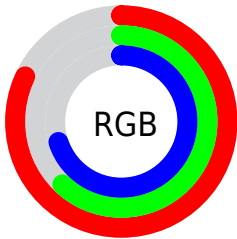

Distribution

Red (82%)

Green (62%)

Blue (70%)