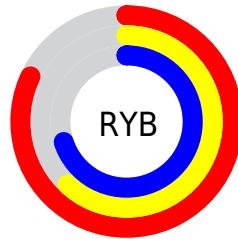

Red (82%)

Yellow (62%)

Blue (70%)