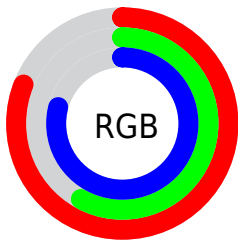

Distribution

- Red (81%)
- Green (58%)
- Blue (79%)