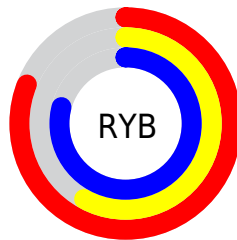

- Red (81%)
- Yellow (58%)
- Blue (79%)