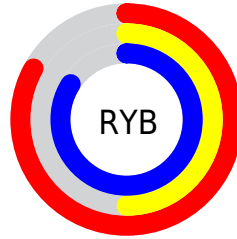

- Red (83%)
- Yellow (50%)
- Blue (84%)