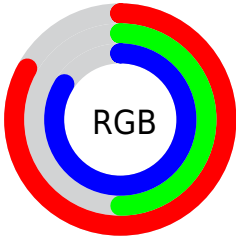

Distribution

- Red (83%)
- Green (50%)
- Blue (84%)