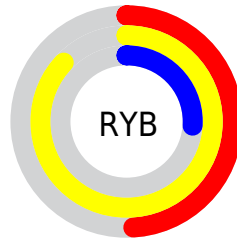

- Red (49%)
- Yellow (87%)
- Blue (26%)