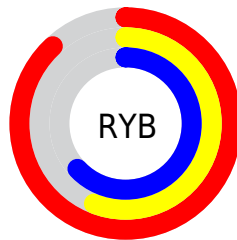

- Red (88%)
- Yellow (56%)
- Blue (63%)