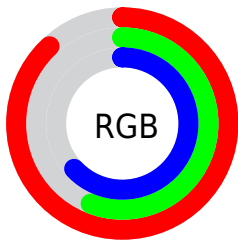

Distribution

- Red (88%)
- Green (56%)
- Blue (63%)