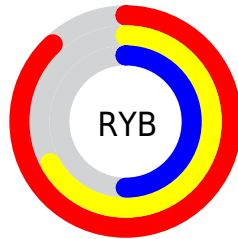

- Red (88%)
- Yellow (67%)
- Blue (50%)