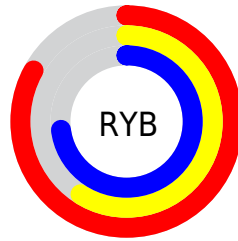

Red (83%)

Yellow (59%)

Blue (73%)