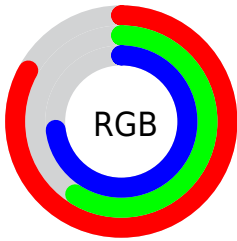

Distribution

Red (83%)

Green (59%)

Blue (73%)