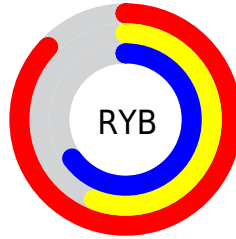

- Red (87%)
- Yellow (56%)
- Blue (65%)