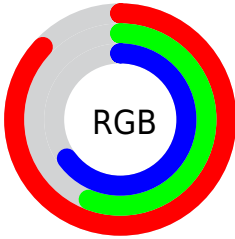

Distribution

- Red (87%)
- Green (56%)
- Blue (65%)