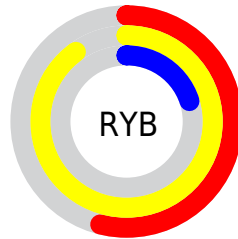

- Red (54%)
- Yellow (90%)
- Blue (20%)