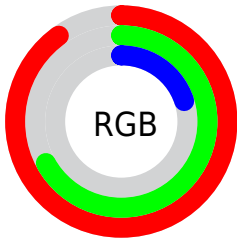

Distribution

- Red (90%)
- Green (67%)
- Blue (20%)