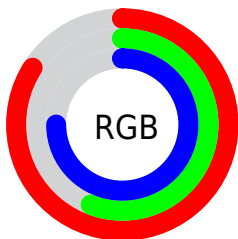

Distribution

- Red (84%)
- Green (56%)
- Blue (75%)