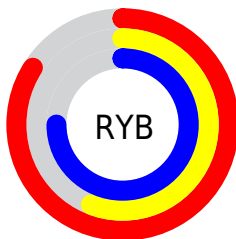

- Red (84%)
- Yellow (56%)
- Blue (75%)