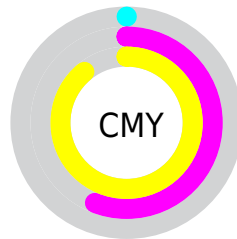

Cyan (0%)

Magenta (56%)

Yellow (89%)