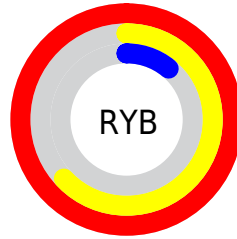

## Conversions Part 2

Format	Color
<a href="#">RYB</a>	<a href="#">255, 160, 29</a>
Decimal	<a href="#">16740381</a>
<a href="#">CIELab</a>	<a href="#">64.11, 50.80, 66.36</a>
<a href="#">CIElCh</a>	<a href="#">64, 83.575, 52.564</a>
<a href="#">Yxy</a>	<a href="#">32.9370, 0.5545, 0.3865</a>
<a href="#">Android (android.graphics.Color)</a>	<a href="#">4294930461 (0xFFFF701D)</a>
<a href="#">YUV</a>	<a href="#">145.2950, -57.3334, 96.2113</a>
<a href="#">Hunter-Lab</a>	<a href="#">57.3908, 46.5441, 34.9779</a>

# Details

The XYZ color **47.2559, 32.9370, 5.0292** is a dark color, and the websafe version is hex **FF6600**. The color can be described as dark washed orange. A complement of this color would be **33.3079, 36.9837, 99.9900**, and the grayscale version is **27.2293, 28.6473, 31.1969**.

A 20% lighter version of the original color is **56.6589, 49.5375, 14.9630**, and **22.7483, 13.9733, 1.4981** is the 20% darker color. If you saturate the color by 10%, you get **45.4303, 29.6104, 3.4215**, and if you desaturate by 10%, it is **49.6552, 37.0066, 8.0782**.

# Distribution

Red (100%)

Green (44%)

Blue (11%)

Red (100%)

Yellow (63%)

Blue (11%)

Cyan (0%)