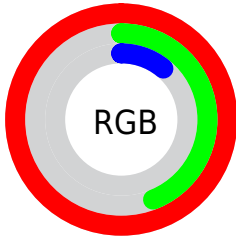

Distribution

Red (100%)

Green (44%)

Blue (11%)