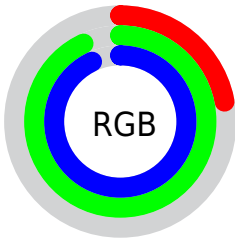

Distribution

Red (22%)

Green (93%)

Blue (93%)