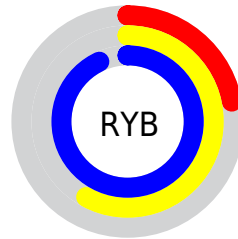

Details

The XYZ color **47.2576, 67.5527, 90.6690** is a light color, and the websafe version is hex **33FFFF**. The color can be described as light washed cyan. A complement of this color would be **37.1290, 21.2283, 6.0135**, and the grayscale version is **45.0127, 47.3568, 51.5716**.

A 20% lighter version of the original color is **63.6415, 83.8083, 107.4301**, and **24.6617, 35.9787, 49.3608** is the 20% darker color. If you saturate the color by 10%, you get **46.2088, 67.0135, 90.6212**, and if you desaturate by 10%, it is **48.9404, 68.4217, 90.7495**.

Distribution

Red (22%)

Green (93%)

Blue (93%)

Red (22%)

Yellow (58%)

Blue (93%)

Cyan (76%)