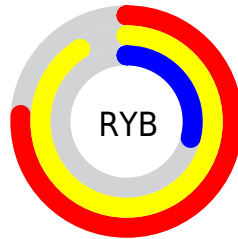

- Red (76%)
- Yellow (91%)
- Blue (29%)