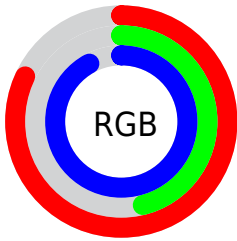

Distribution

Red (82%)

Green (46%)

Blue (92%)