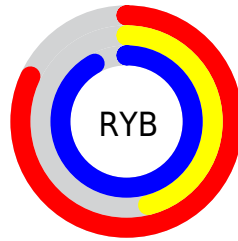

Details

The XYZ color **47.3691, 32.1306, 82.3025** is a light color, and the websafe version is hex **CC66CC**. A complement of this color would be **44.4218, 66.6311, 27.3507**, and the grayscale version is **32.1749, 33.8505, 36.8632**.

A 20% lighter version of the original color is **74.0425, 57.9850, 101.8975**, and **22.7326, 13.5008, 44.0556** is the 20% darker color. If you saturate the color by 10%, you get **43.4808, 26.5596, 81.4326**, and if you desaturate by 10%, it is **51.9981, 39.1050, 83.4052**.

Distribution

Red (82%)

Green (46%)

Blue (92%)

Red (82%)

Yellow (46%)

Blue (92%)

Cyan (11%)