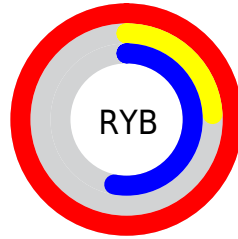

Details

The XYZ color **47.2998, 26.2693, 25.8701** is a dark color, and the websafe version is hex **FF3399**. The color can be described as middle washed rose. A complement of this color would be **45.7624, 75.7362, 54.8618**, and the grayscale version is **20.1275, 21.1757, 23.0603**.

A 20% lighter version of the original color is **57.6330, 39.3494, 52.7017**, and **23.4585, 11.8946, 10.0763** is the 20% darker color. If you saturate the color by 10%, you get **45.2436, 23.8004, 20.1183**, and if you desaturate by 10%, it is **50.1608, 30.0910, 32.6829**.

Distribution

Red (100%)

Green (24%)

Blue (53%)

Red (100%)

Yellow (24%)

Blue (53%)

Cyan (0%)