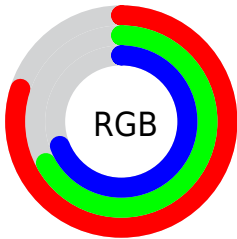

Distribution

Red (80%)

Green (67%)

Blue (69%)