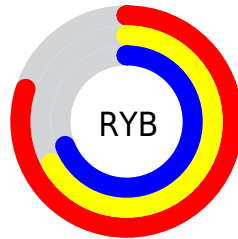

Red (80%)

Yellow (67%)

Blue (69%)