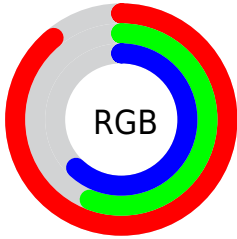

Distribution

- Red (89%)
- Green (56%)
- Blue (62%)