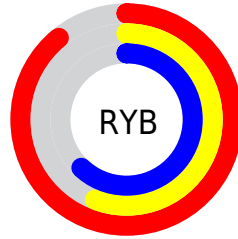

- Red (89%)
- Yellow (56%)
- Blue (62%)