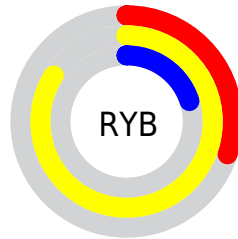

- Red (30%)
- Yellow (84%)
- Blue (20%)