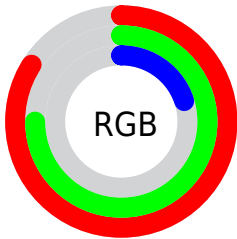

Distribution

- Red (84%)
- Green (75%)
- Blue (20%)