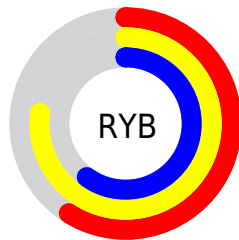

- Red (59%)
- Yellow (77%)
- Blue (60%)