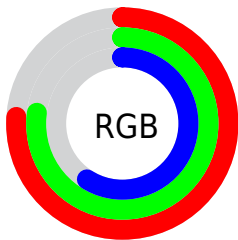

Distribution

- Red (76%)
- Green (77%)
- Blue (59%)