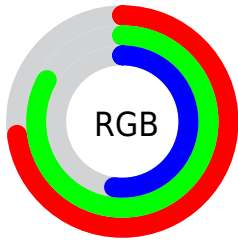

Distribution

- Red (73%)
- Green (83%)
- Blue (52%)