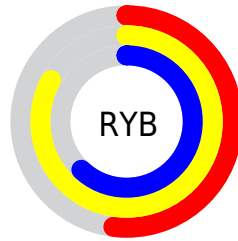

- Red (52%)
- Yellow (83%)
- Blue (62%)