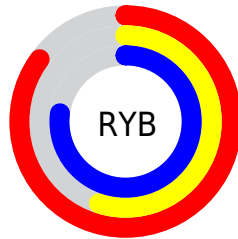

- Red (85%)
- Yellow (55%)
- Blue (77%)