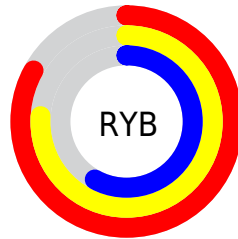

- Red (83%)
- Yellow (76%)
- Blue (58%)