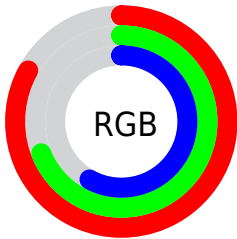

Distribution

- Red (83%)
- Green (69%)
- Blue (58%)