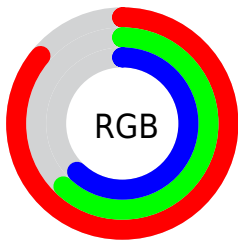

Distribution

Red (86%)

Green (62%)

Blue (62%)