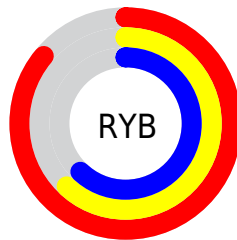

Details

The XYZ color **47.6118, 41.9824, 37.9418** is a light color, and the websafe version is hex **CC9999**. A complement of this color would be **52.2174, 63.0446, 76.4346**, and the grayscale version is **41.4246, 43.5819, 47.4607**.

A 20% lighter version of the original color is **77.0445, 73.6526, 73.1065**, and **22.9121, 19.1561, 16.3998** is the 20% darker color. If you saturate the color by 10%, you get **42.4838, 34.4790, 27.7463**, and if you desaturate by 10%, it is **53.7435, 50.9551, 50.1300**.

Distribution

Red (86%)

Green (62%)

Blue (62%)

Red (86%)

Yellow (62%)

Blue (62%)

Cyan (0%)