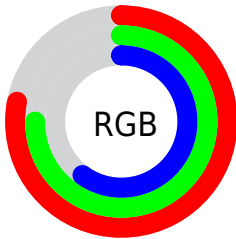

Distribution

Red (78%)

Green (75%)

Blue (60%)