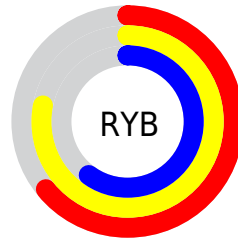

Details

The XYZ color **47.6341, 51.2360, 37.0847** is a light color, and the websafe version is hex **CCCC99**. A complement of this color would be **36.0023, 36.2877, 59.1397**, and the grayscale version is **48.0970, 50.6018, 55.1054**.

A 20% lighter version of the original color is **85.3363, 91.6278, 71.5807**, and **22.9717, 24.8506, 15.8978** is the 20% darker color. If you saturate the color by 10%, you get **45.3254, 49.0115, 28.9375**, and if you desaturate by 10%, it is **50.2406, 53.6177, 46.6815**.

Distribution

Red (78%)

Green (75%)

Blue (60%)

Red (64%)

Yellow (78%)

Blue (60%)

Cyan (0%)