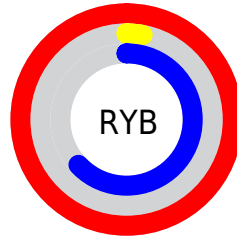

- Red (100%)
- Yellow (3%)
- Blue (63%)