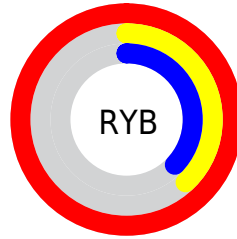

Details

The XYZ color **47.6732, 30.8216, 14.2630** is a dark color, and the websafe version is hex **FF6666**. The color can be described as middle muted orange. A complement of this color would be **57.5766, 79.2675, 106.8726**, and the grayscale version is **26.8223, 28.2192, 30.7307**.

A 20% lighter version of the original color is **57.9839, 46.4465, 33.1031**, and **22.9542, 12.7514, 4.1572** is the 20% darker color. If you saturate the color by 10%, you get **44.7114, 26.4595, 8.4628**, and if you desaturate by 10%, it is **51.7471, 36.8016, 22.3051**.

Distribution

Red (100%)

Green (38%)

Blue (37%)

Red (100%)

Yellow (38%)

Blue (37%)

Cyan (0%)