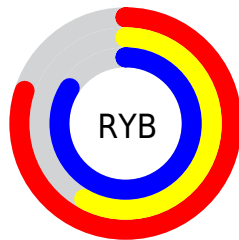

- Red (80%)
- Yellow (58%)
- Blue (84%)