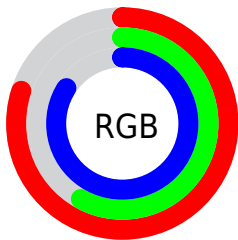

Distribution

- Red (80%)
- Green (58%)
- Blue (84%)