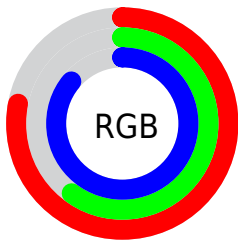

Distribution

- Red (78%)
- Green (60%)
- Blue (86%)