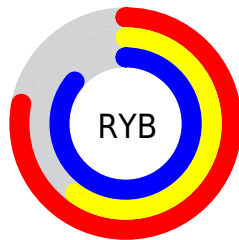

- Red (78%)
- Yellow (60%)
- Blue (86%)