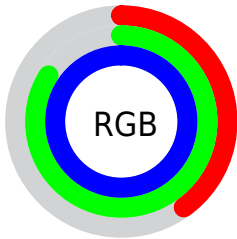

Distribution

- Red (40%)
- Green (84%)
- Blue (100%)