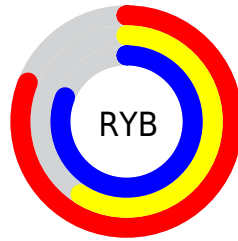

- Red (81%)
- Yellow (59%)
- Blue (81%)