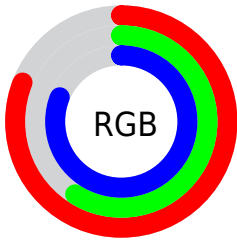

Distribution

- Red (81%)
- Green (59%)
- Blue (81%)