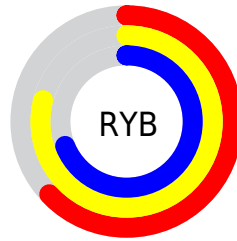

- Red (63%)
- Yellow (79%)
- Blue (69%)