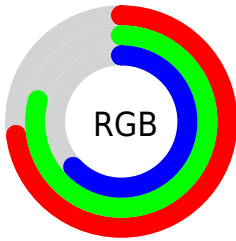

Distribution

- Red (73%)
- Green (79%)
- Blue (63%)