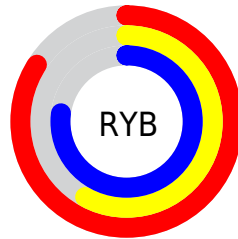

- Red (84%)
- Yellow (58%)
- Blue (77%)