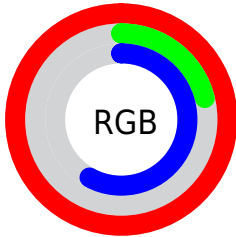

Distribution

Red (100%)

Green (21%)

Blue (58%)