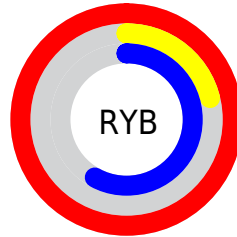

Details

The XYZ color **47.9045, 26.0365, 30.5177** is a light color, and the websafe version is hex **FF3399**. The color can be described as light washed rose. A complement of this color would be **43.7166, 74.8784, 45.8744**, and the grayscale version is **19.3751, 20.3841, 22.1983**.

A 20% lighter version of the original color is **58.7380, 39.1990, 60.3474**, and **23.9428, 12.0883, 12.6266** is the 20% darker color. If you saturate the color by 10%, you get **46.0003, 23.8483, 24.8886**, and if you desaturate by 10%, it is **50.5573, 29.5203, 37.0185**.

Distribution

Red (100%)

Green (21%)

Blue (58%)

Red (100%)

Yellow (21%)

Blue (58%)

Cyan (0%)