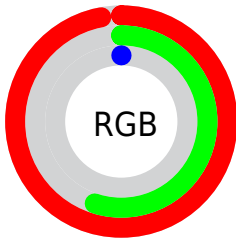

Distribution

Red (97%)

Green (55%)

Blue (0%)