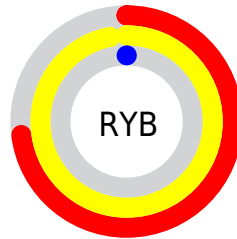

A 20% lighter version of the original color is **62.0251, 60.7982, 15.1228**, and **23.4233, 17.5027, 2.1438** is the 20% darker color. If you saturate the color by 10%, you get **47.8826, 38.8244, 4.9702**, and if you desaturate by 10%, it is **49.6944, 42.1721, 6.4244**.

Distribution

Red (97%)

Green (55%)

Blue (0%)

Red (73%)

Yellow (97%)

Blue (0%)

Cyan (0%)