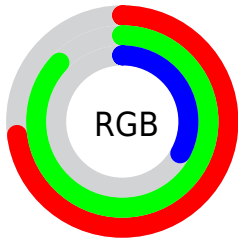

Distribution

Red (73%)

Green (87%)

Blue (33%)