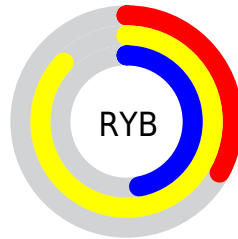

Details

The XYZ color **47.9897, 62.9336, 18.2124** is a light color, and the websafe version is hex **99CC33**. The color can be described as light muted chartreuse. A complement of this color would be **23.9097, 15.6410, 70.1692**, and the grayscale version is **52.3749, 55.1025, 60.0066**.

A 20% lighter version of the original color is **78.4997, 93.0063, 38.6256**, and **23.1718, 32.1679, 5.9075** is the 20% darker color. If you saturate the color by 10%, you get **45.9197, 61.9547, 14.2267**, and if you desaturate by 10%, it is **50.3888, 64.0547, 23.6468**.

Distribution

Red (73%)

Green (87%)

Blue (33%)

Red (33%)

Yellow (87%)

Blue (47%)

Cyan (15%)