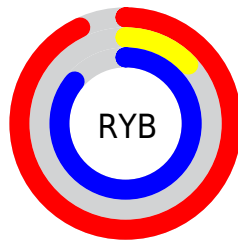

- Red (93%)
- Yellow (13%)
- Blue (86%)