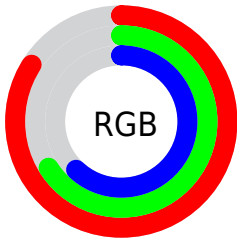

Distribution

- Red (84%)
- Green (66%)
- Blue (62%)