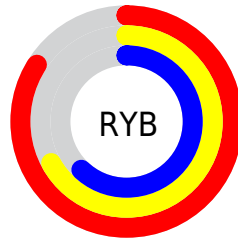

- Red (84%)
- Yellow (67%)
- Blue (62%)