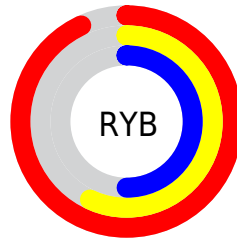

- Red (93%)
- Yellow (57%)
- Blue (50%)