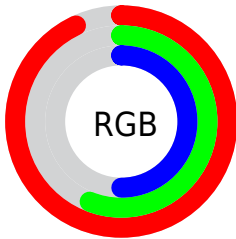

Distribution

- Red (93%)
- Green (56%)
- Blue (50%)