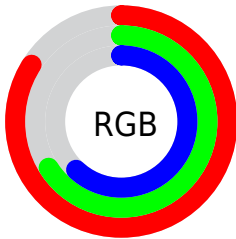

Distribution

Red (84%)

Green (66%)

Blue (62%)