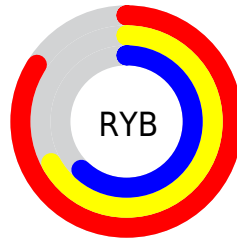

Details

The XYZ color **48.2981, 45.2573, 38.0882** is a light color, and the websafe version is hex **CC9999**. A complement of this color would be **47.5257, 54.7847, 72.3599**, and the grayscale version is **44.1821, 46.4830, 50.6200**.

A 20% lighter version of the original color is **79.7793, 79.3248, 73.3937**, and **23.2609, 21.1341, 16.4890** is the 20% darker color. If you saturate the color by 10%, you get **43.6540, 38.6525, 28.2670**, and if you desaturate by 10%, it is **53.6814, 52.8228, 49.7504**.

Distribution

Red (84%)

Green (66%)

Blue (62%)

Red (84%)

Yellow (67%)

Blue (62%)

Cyan (0%)