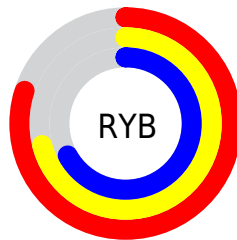

Red (80%)

Yellow (71%)

Blue (67%)