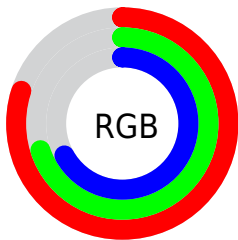

Distribution

Red (80%)

Green (70%)

Blue (67%)