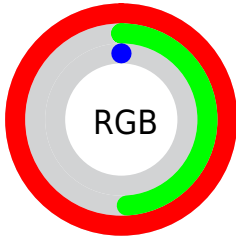

Distribution

- Red (100%)
- Green (49%)
- Blue (0%)