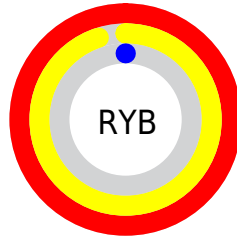

- Red (100%)
- Yellow (95%)
- Blue (0%)