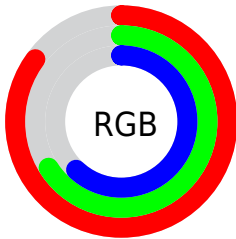

Distribution

Red (85%)

Green (66%)

Blue (62%)