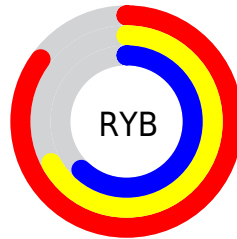

Details

The XYZ color **48.4073, 45.0385, 38.0402** is a light color, and the websafe version is hex **CC9999**. A complement of this color would be **48.1299, 55.7868, 73.1971**, and the grayscale version is **44.0250, 46.3177, 50.4400**.

A 20% lighter version of the original color is **79.5113, 78.7888, 73.3044**, and **23.3441, 21.0050, 16.4597** is the 20% darker color. If you saturate the color by 10%, you get **43.6962, 38.3111, 28.1618**, and if you desaturate by 10%, it is **53.8852, 52.7772, 49.7836**.

Distribution

Red (85%)

Green (66%)

Blue (62%)

Red (85%)

Yellow (67%)

Blue (62%)

Cyan (0%)