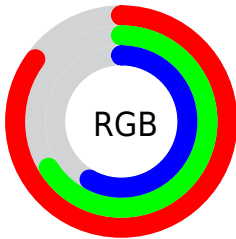

Distribution

- Red (85%)
- Green (66%)
- Blue (58%)