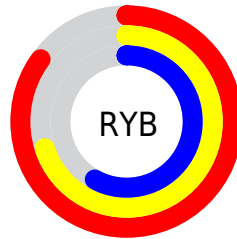

- Red (85%)
- Yellow (70%)
- Blue (58%)