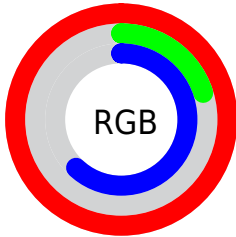

Distribution

Red (100%)

Green (20%)

Blue (62%)