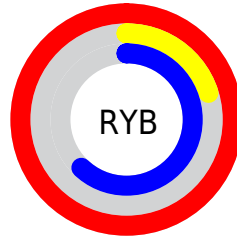

Details

The XYZ color **48.5954, 26.0963, 34.8236** is a light color, and the websafe version is hex **FF3399**. The color can be described as light washed rose. A complement of this color would be **42.4727, 74.3629, 40.1387**, and the grayscale version is **19.1513, 20.1486, 21.9418**.

A 20% lighter version of the original color is **59.8471, 39.2577, 67.3740**, and **24.6462, 12.3990, 15.0042** is the 20% darker color. If you saturate the color by 10%, you get **46.7773, 24.0490, 29.3195**, and if you desaturate by 10%, it is **51.1279, 29.4075, 41.0744**.

Distribution

Red (100%)

Green (20%)

Blue (62%)

Red (100%)

Yellow (20%)

Blue (62%)

Cyan (0%)