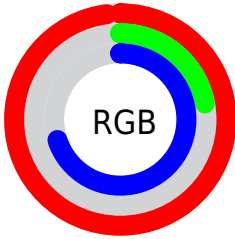

Distribution

- Red (98%)
- Green (22%)
- Blue (70%)