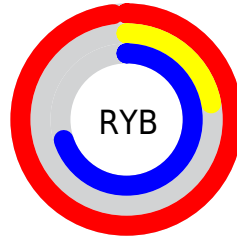

- Red (98%)
- Yellow (22%)
- Blue (70%)