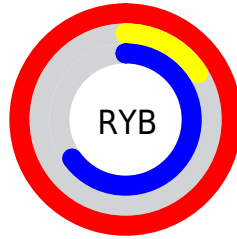

Details

The XYZ color **48.8245, 25.5625, 37.9580** is a light color, and the websafe version is hex **FF0099**. The color can be described as light washed rose. A complement of this color would be **40.7733, 73.6311, 33.5430**, and the grayscale version is **17.4875, 18.3983, 20.0357**.

A 20% lighter version of the original color is **60.1756, 38.4619, 71.9624**, and **24.9730, 12.5297, 16.7250** is the 20% darker color. If you saturate the color by 10%, you get **47.2739, 23.9588, 32.8250**, and if you desaturate by 10%, it is **51.0281, 28.3412, 43.7130**.

Distribution

Red (100%)

Green (16%)

Blue (65%)

Red (100%)

Yellow (16%)

Blue (65%)

Cyan (0%)