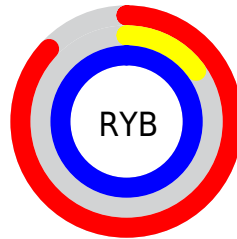

- Red (87%)
- Yellow (15%)
- Blue (100%)