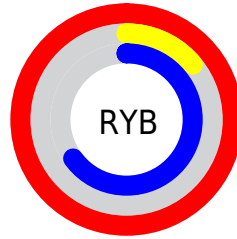

Details

The XYZ color **48.8459, 25.3118, 38.8704** is a light color, and the websafe version is hex **FF0099**. The color can be described as light washed rose. A complement of this color would be **40.1279, 73.3513, 31.1198**, and the grayscale version is **16.6383, 17.5047, 19.0627**.

A 20% lighter version of the original color is **60.1093, 37.9028, 73.2551**, and **25.0868, 12.5753, 17.3247** is the 20% darker color. If you saturate the color by 10%, you get **47.4190, 23.9144, 33.9044**, and if you desaturate by 10%, it is **50.8974, 27.8379, 44.4153**.

Distribution

Red (100%)

Green (14%)

Blue (65%)

Red (100%)

Yellow (14%)

Blue (65%)

Cyan (0%)