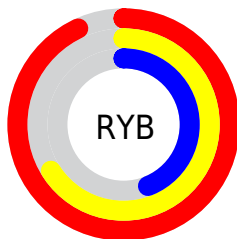

- Red (93%)
- Yellow (66%)
- Blue (44%)